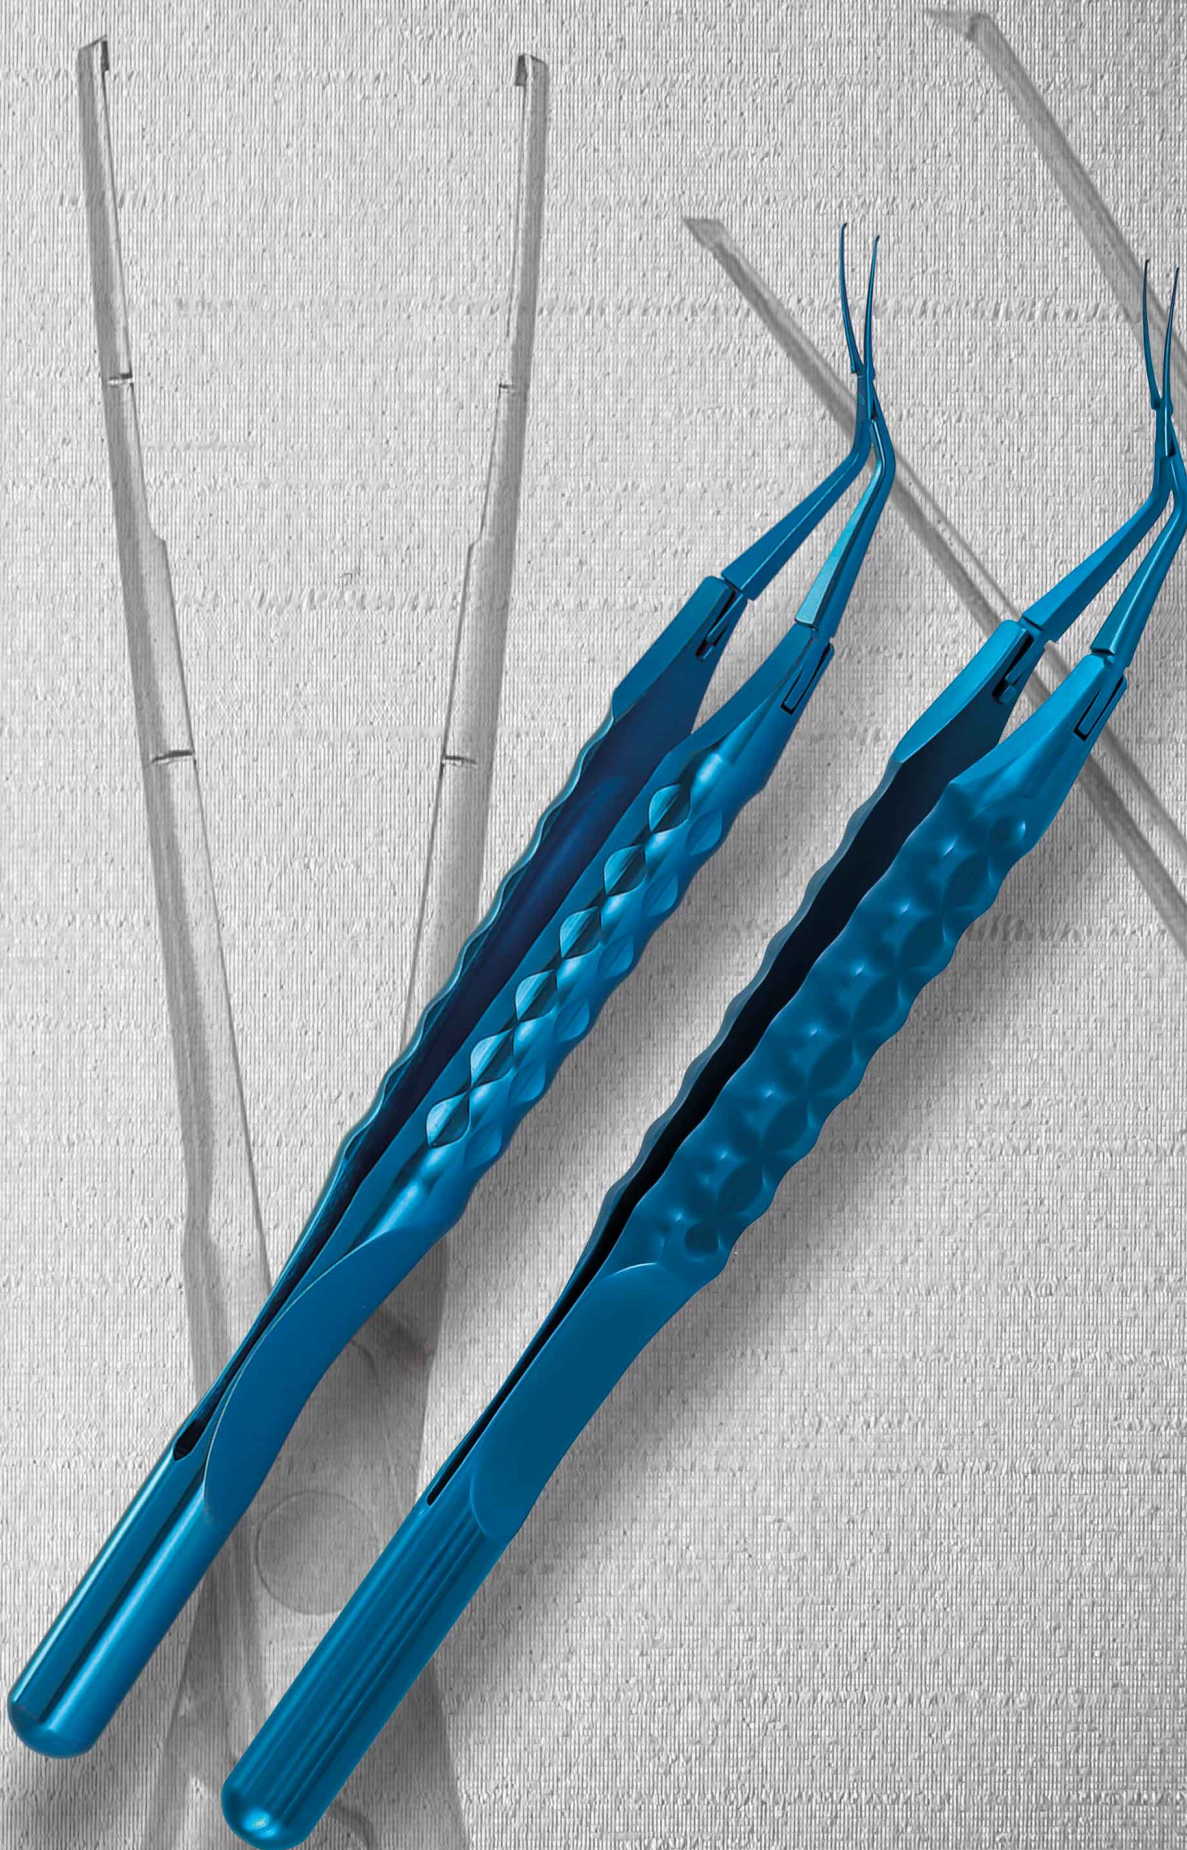

# CAPSULORHEXIS CROSS ACTION FORCEPS

# CAPSULORHEXIS CROSS ACTION FORCEPS

CURVED

ANGLED

2,75 mm

5,50 mm

FLAT HANDLE

D  
E  
L  
I  
C  
A  
T  
E

S  
E  
R  
R  
A  
T  
E  
D

# CAPSULORHEXIS CROSS ACTION FORCEPS

CURVED

ANGLED

ROUND HANDLE

D  
E  
L  
I  
C  
A  
T  
E

S  
E  
R  
R  
A  
T  
E  
D

LENGTH	TIPS	MATERIAL	CODE
112 mm	curved / delicate	steel / titan	TMF 1842
112 mm	angled / delicate	steel / titan	TMF 1852
112 mm	curved / delicate	titan	TMF 1862
112 mm	angled / delicate	titan	TMF 1872
118 mm	curved / delicate	steel / titan	TMF 1642
118 mm	angled / delicate	steel / titan	TMF 1652
118 mm	curved / delicate	titan	TMF 1662
118 mm	angled / delicate	titan	TMF 1672

LENGTH	TIPS	MATERIAL	CODE
112 mm	curved / serrated	titan	TMF 1882
112 mm	angled / serrated	titan	TMF 1892
112 mm	curved / serrated	steel / titan	TMF 2882
112 mm	angled / serrated	steel / titan	TMF 2892
118 mm	curved / serrated	titan	TMF 1682
118 mm	angled / serrated	titan	TMF 1692
118 mm	curved / serrated	steel / titan	TMF 2682
118 mm	angled / serrated	steel / titan	TMF 2692