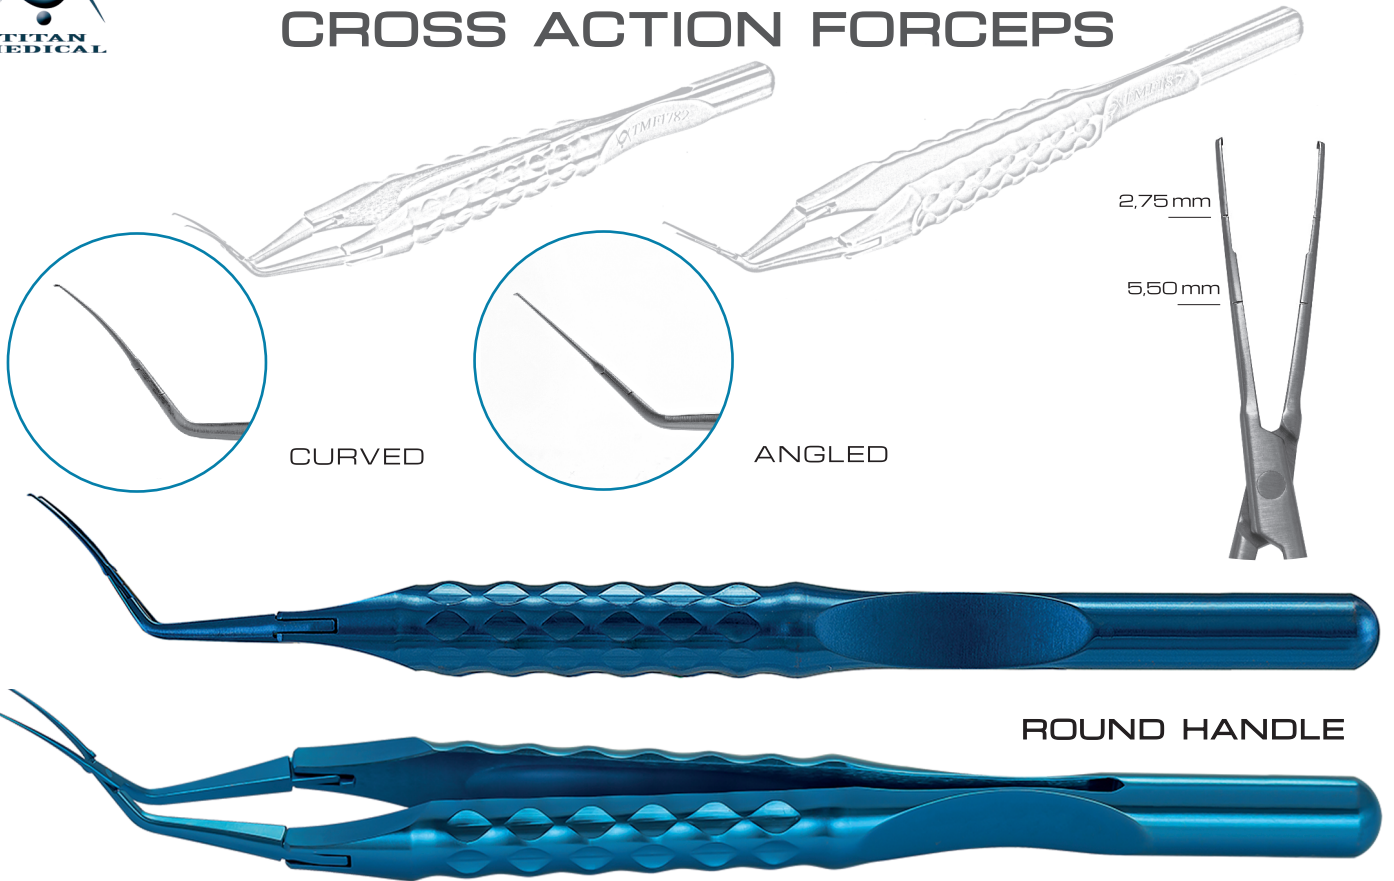

CAPSULORHEXIS CROSS ACTION FORCEPS

CURVED

ANGLED

ROUND HANDLE