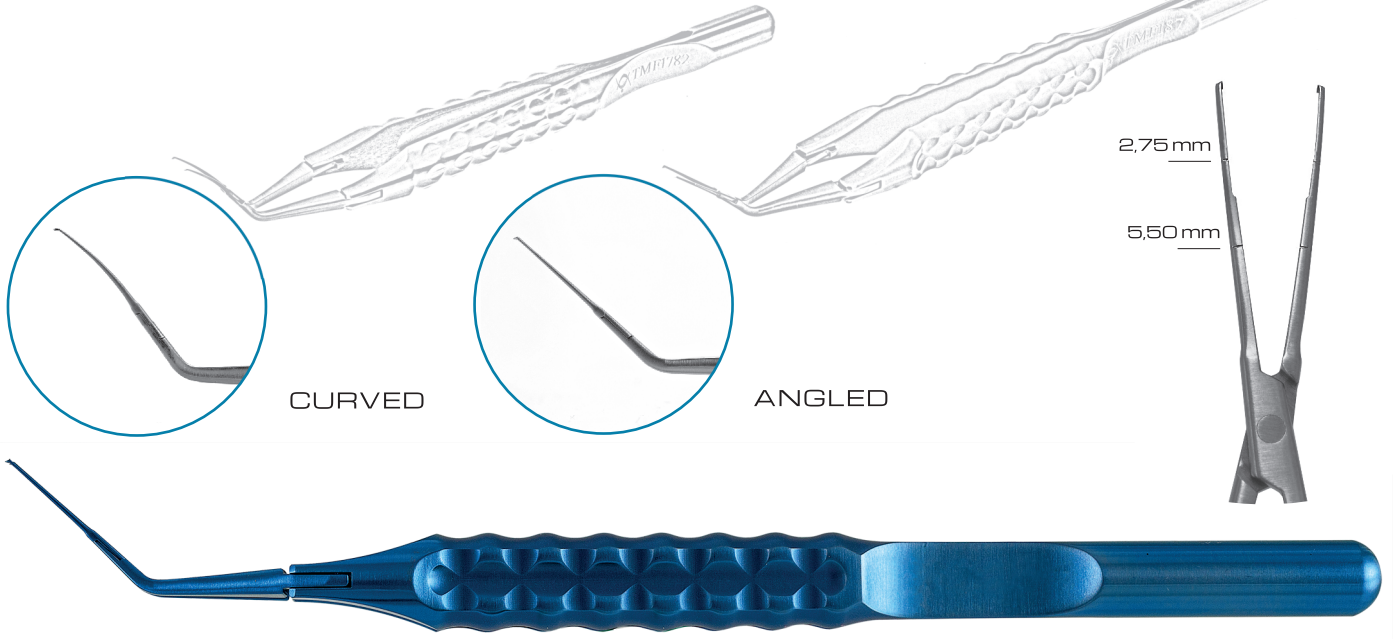

# CAPSULORHEXIS CROSS ACTION FORCEPS

# CAPSULORHEXIS CROSS ACTION FORCEPS

CURVED

ANGLED

2,75 mm

5,50 mm

FLAT HANDLE

D  
E  
L  
I  
C  
A  
T  
E

S  
E  
R  
R  
A  
T  
E  
D

LENGTH	TIPS	MATERIAL	CODE
112 mm	curved / delicate	steel / titan	TMF 184
112 mm	angled / delicate	steel / titan	TMF 185
112 mm	curved / delicate	titan	TMF 186
112 mm	angled / delicate	titan	TMF 187
118 mm	curved / delicate	steel / titan	TMF 164
118 mm	angled / delicate	steel / titan	TMF 165
118 mm	curved / delicate	titan	TMF 166
118 mm	angled / delicate	titan	TMF 167